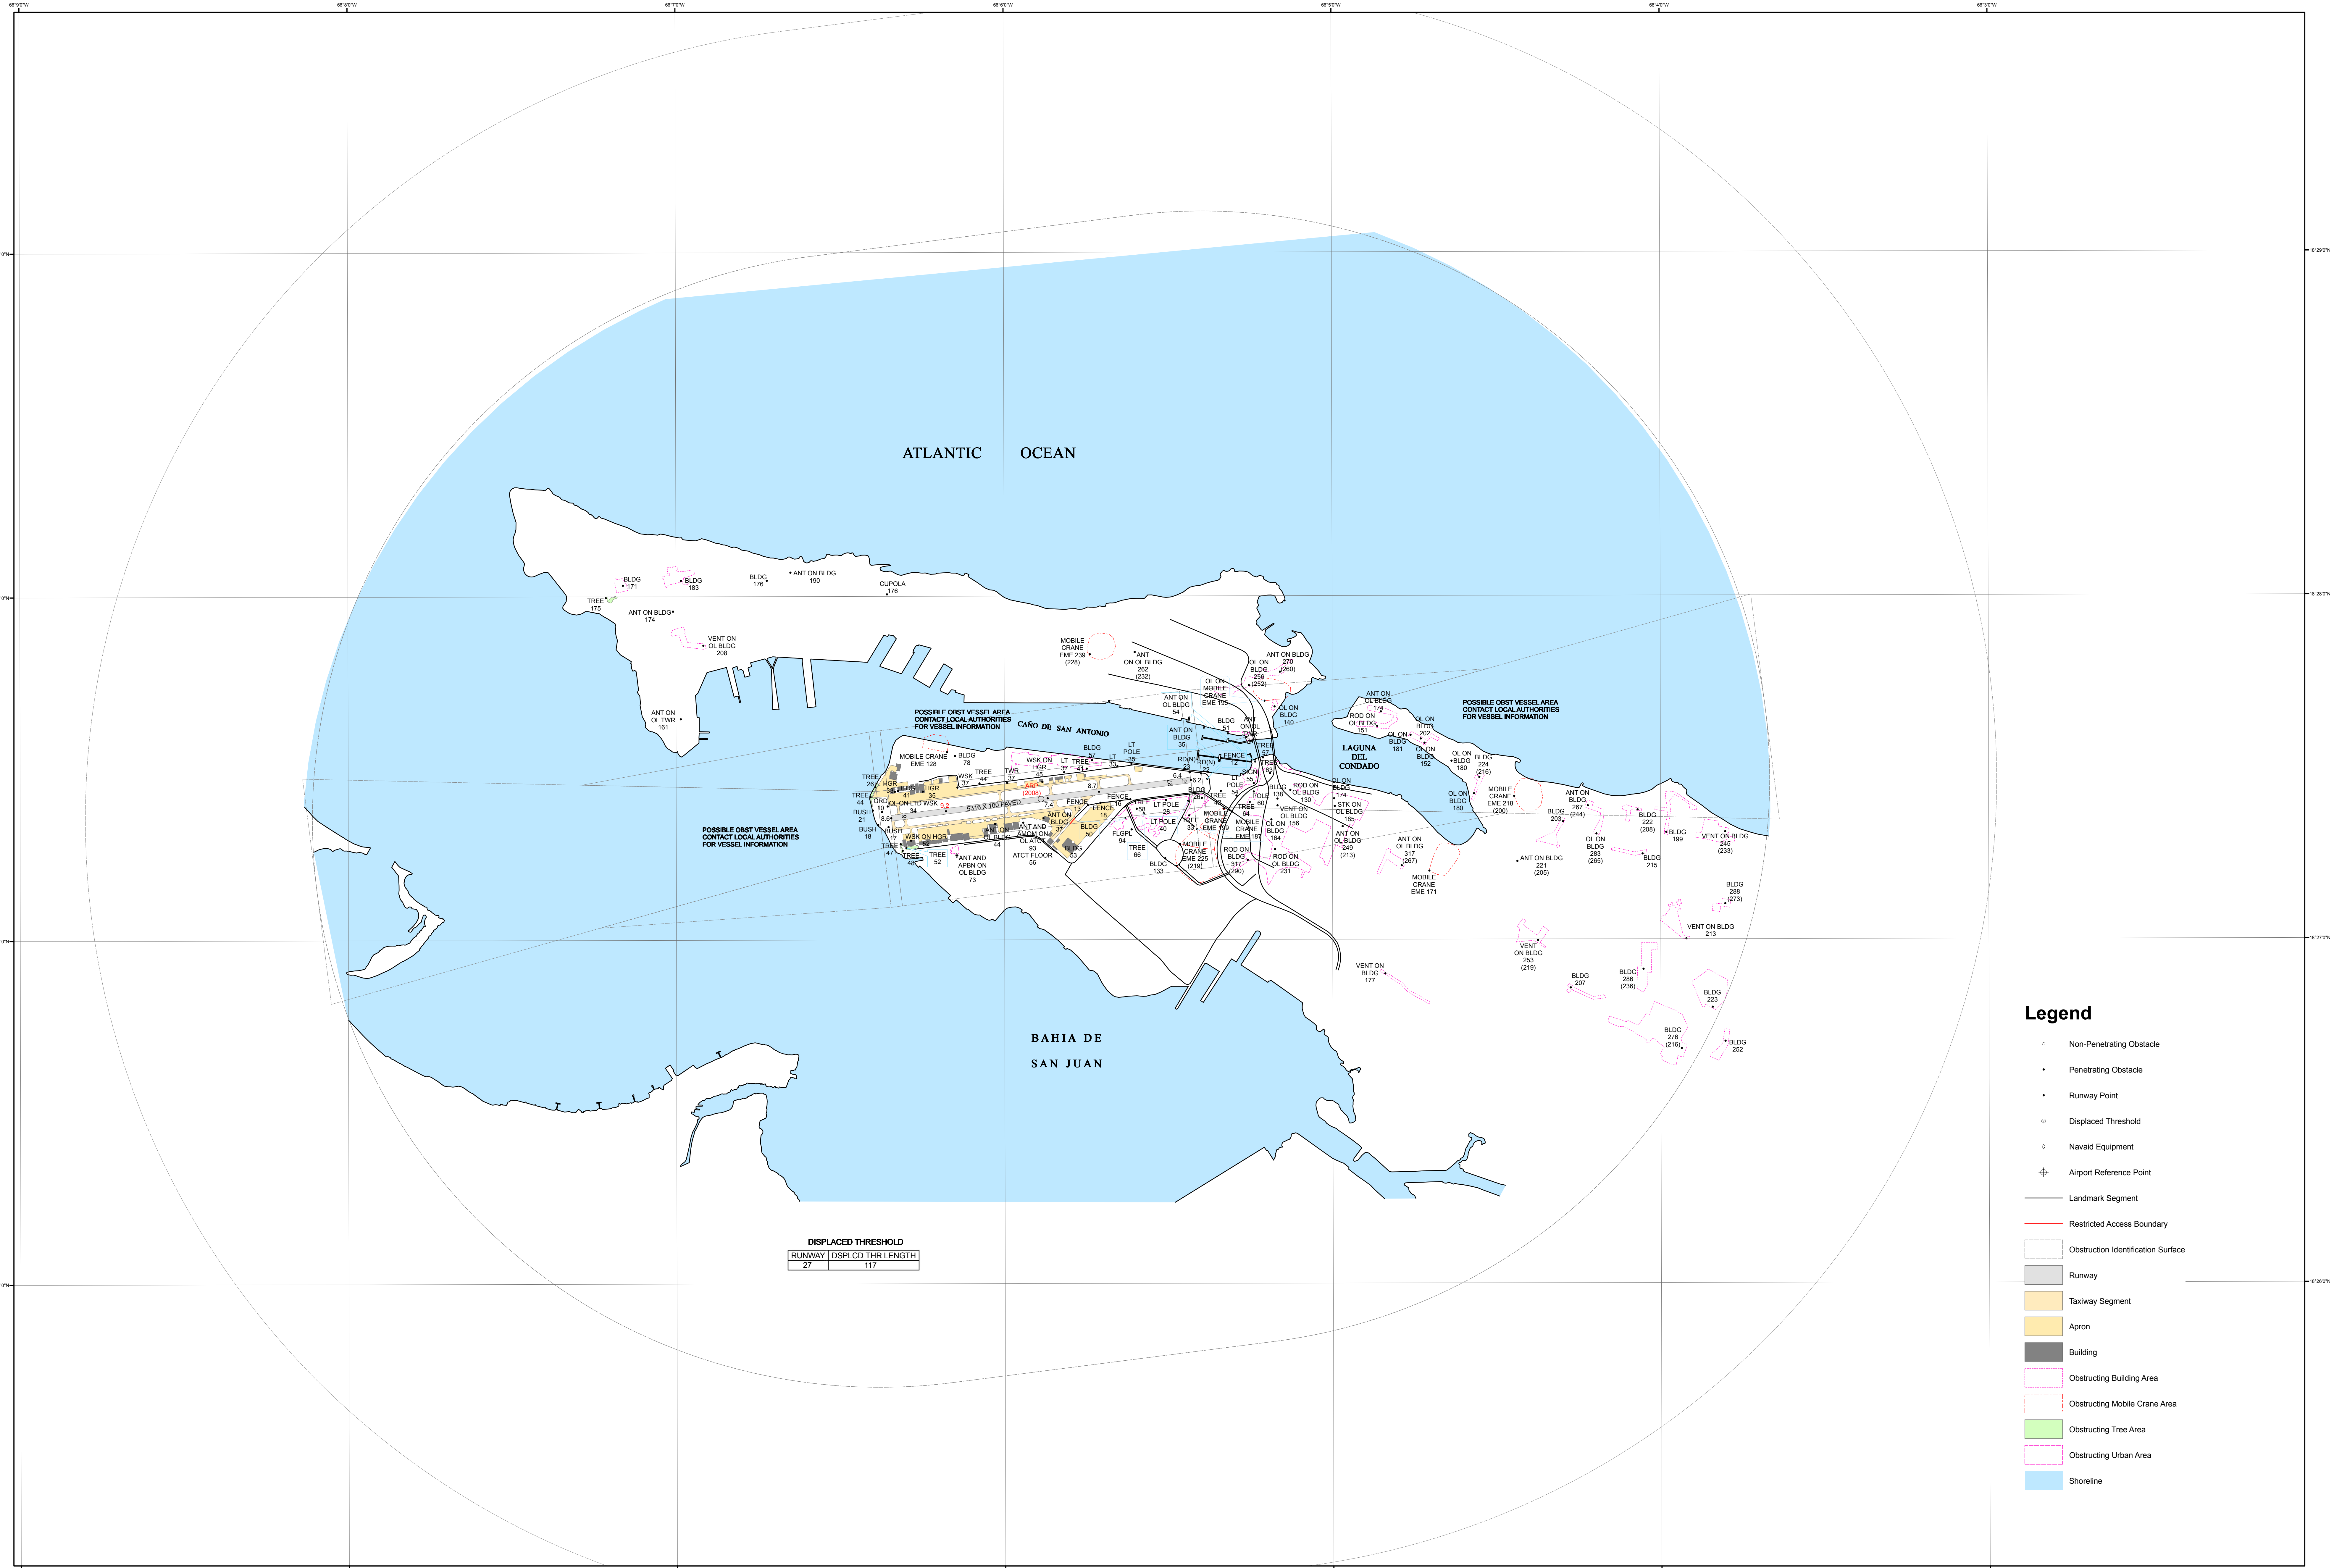

FERNANDO LUIS RIBAS DOMINICCI AIRPORT SAN JUAN, PUERTO RICO

DISPLACED THRESHOLD

RUNWAY	DISPLCD THRESHOLD
27	117

Legend

- Non-Penetrating Obstacle
- Penetrating Obstacle
- Runway Point
- Displaced Threshold
- ◇ Navaid Equipment
- ⊕ Airport Reference Point
- Landmark Segment
- Restricted Access Boundary
- Obstruction Identification Surface
- Runway
- Taxiway Segment
- Apron
- Building
- Obstructing Building Area
- Obstructing Mobile Crane Area
- Obstructing Tree Area
- Obstructing Urban Area
- Shoreline