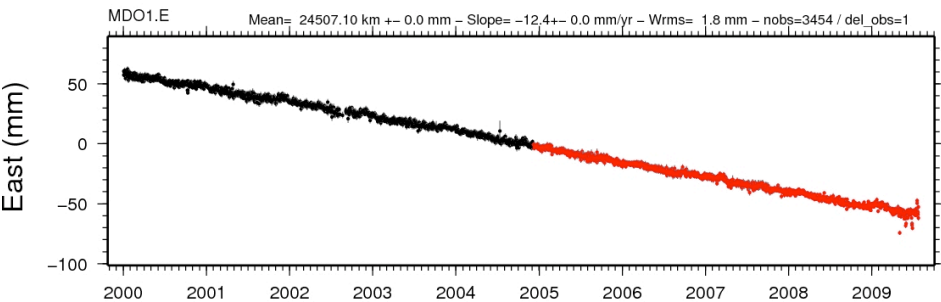

Calais, E., J.Y. Han, C. DeMets, and J.M. Nocquet, Deformation of the North American plate interior from a decade of continuous GPS measurements, *J. Geophys. Res.*, 111, B06402, doi:10.1029/2005JB004253, 2006.