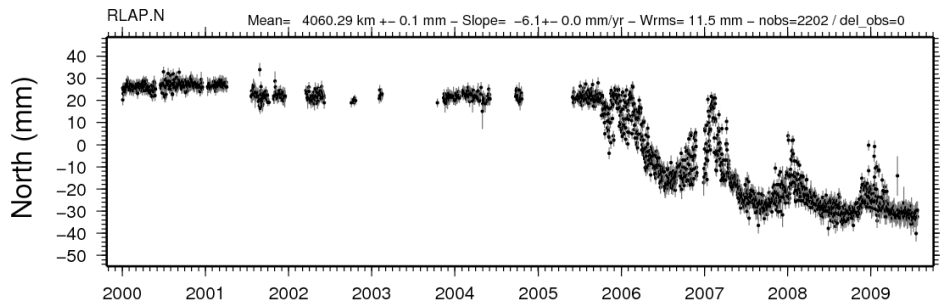

Last updated Wed Oct 21 15:48:22 UTC 2009