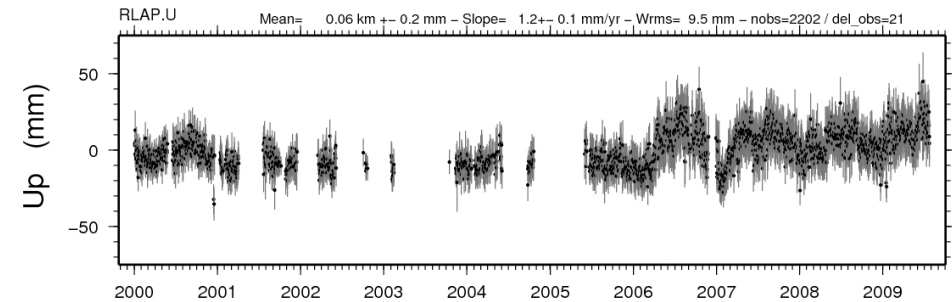

Last updated Wed Oct 21 15:48:22 UTC 2009