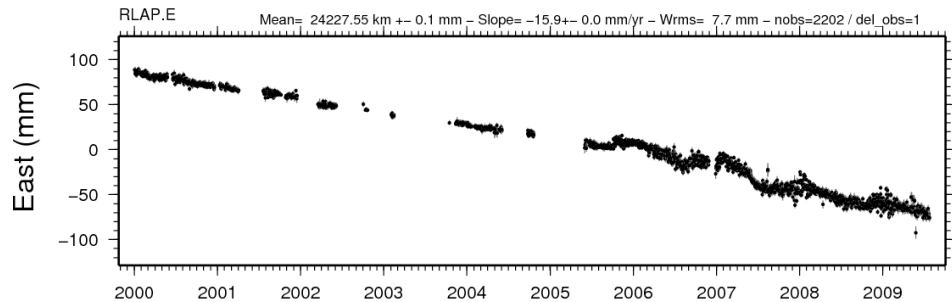

Last updated Wed Oct 21 15:48:22 UTC 2009