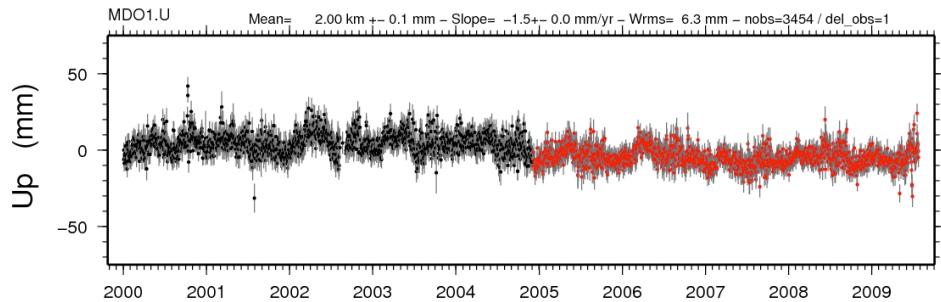

Calais, E., J.Y. Han, C. DeMets, and J.M. Nocquet, Deformation of the North American plate interior from a decade of continuous GPS measurements, *J. Geophys. Res.*, 111, B06402, doi:10.1029/2005JB004253, 2006.