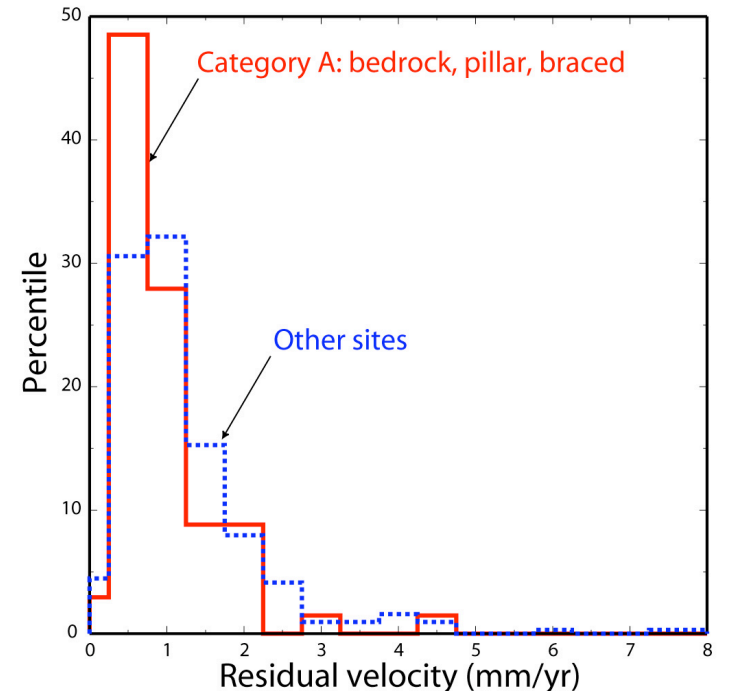

Calais, E., J.Y. Han, C. DeMets, and J.M. Nocquet, Deformation of the North American plate interior from a decade of continuous GPS measurements, *J. Geophys. Res.*, 111, B06402, doi:10.1029/2005JB004253, 2006.