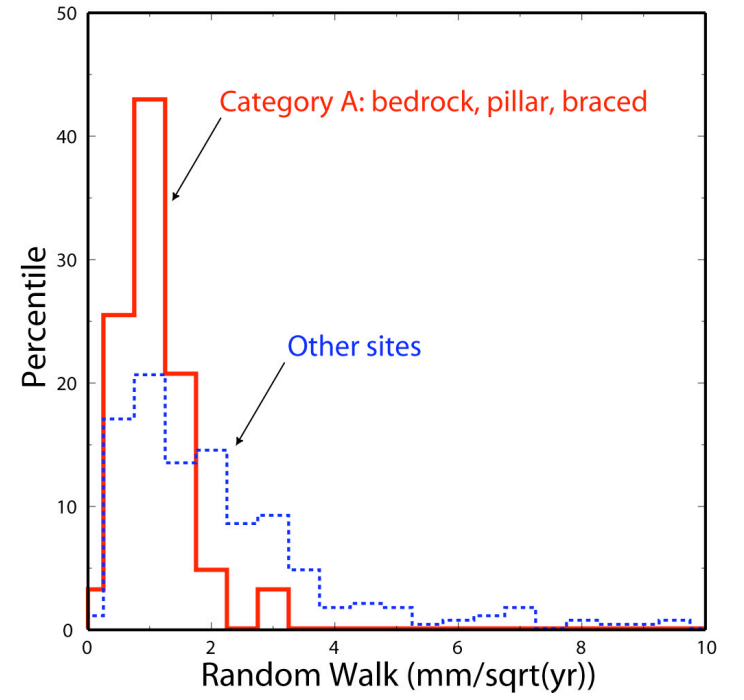

Calais, E., J.Y. Han, C. DeMets, and J.M. Nocquet, Deformation of the North American plate interior from a decade of continuous GPS measurements, *J. Geophys. Res.*, 111, B06402, doi:10.1029/2005JB004253, 2006.