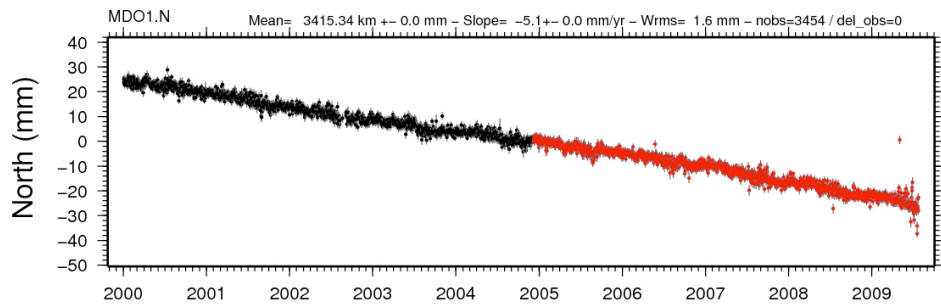

Calais, E., J.Y. Han, C. DeMets, and J.M. Nocquet, Deformation of the North American plate interior from a decade of continuous GPS measurements, *J. Geophys. Res.*, 111, B06402, doi:10.1029/2005JB004253, 2006.